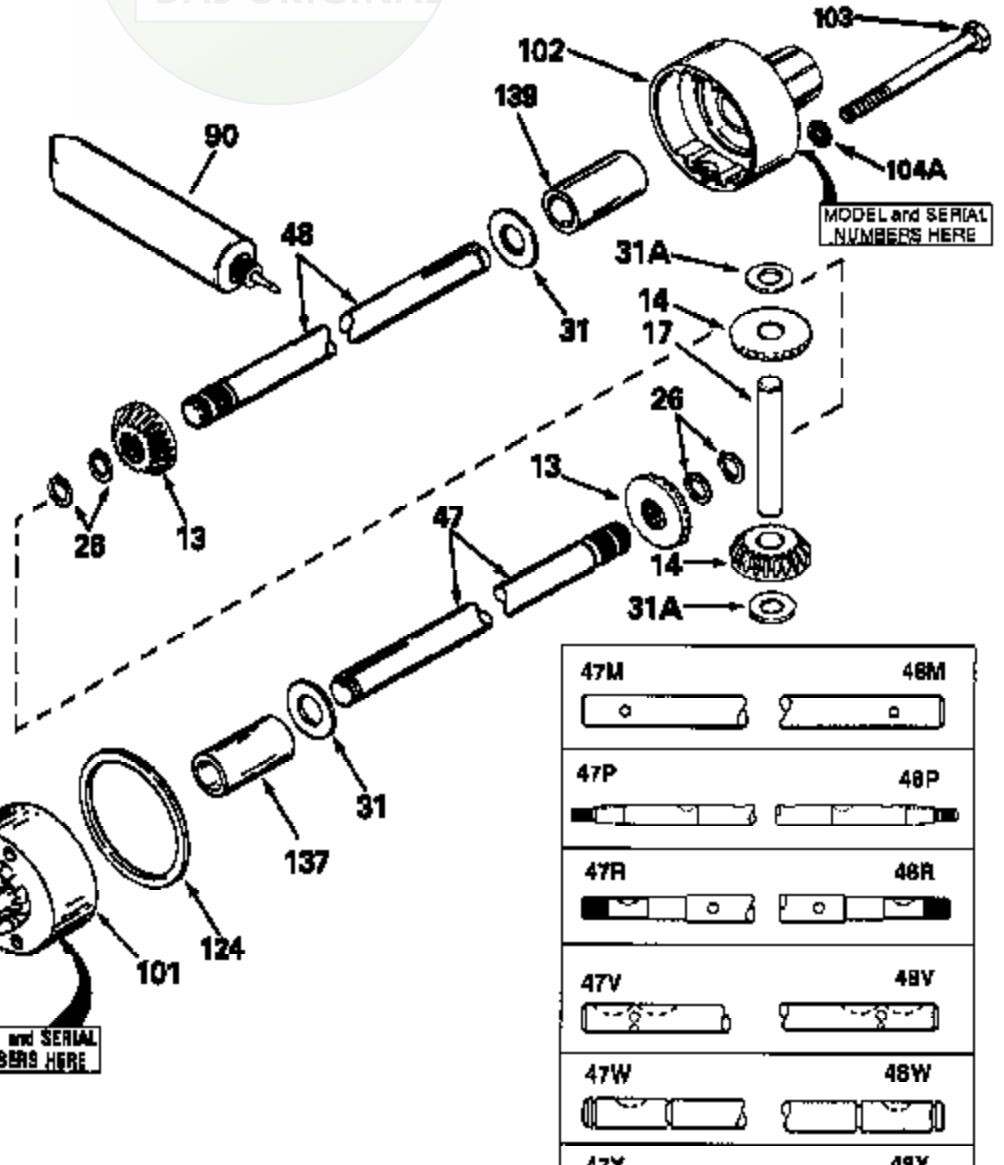

JOIST

SICHER IST DAS:
DAS ORIGINAL

47	48
47A	48A
47B	48B
47C	48C
47D	48D
47E	48E
47H	48H
47L	48L

47M	48M
47P	48P
47R	48R
47V	48V
47W	48W
47X	48X

Ref #	Part Number	Qty	Description
13	778067		Gear, Bevel (16 teeth)
14	778068		Gear, Pinion (16 teeth)
17	786040		Pin, Drive
26	792018		Ring, Retaining
31	780001		Washer (3/4" ID x 1-1/2" OD x 1/16" t hick)
31A	780096		Washer, Thrust
47B	774249		Axle (18" long)
48B	774249		Axle (18" long)
82	786043		Sprocket. No Teeth 54. O.D. 8.823
82	786051		Sprocket. No Teeth 60. O.D. 9.841
82	786070		Sprocket. No Teeth 48. O.D. 7.920
82	786041A		Sprocket. No Teeth 45. O.D. 7.389
82	786042		Sprocket. No Teeth 40. O.D. 6.650
90	788067B	100-133A Peerless	Grease (32 oz. bottle Bentonite greas e)
101	774073		Differential Carrier Hsg (Incl. 137)
102	774073		Differential Carrier Hsg (Incl. 139)
103	792041		Screw, 5/16-18 x 3-3/4"
104A	792061		Washer, Flat, 5/16"
104	792042		Nut, Lock, 5/16-18 (Use as required)
137	780077		Bushing (3/4" ID x 1-1/16" OD x 2-1/1 6" long)
139	780077		Bushing (3/4 ID x 1-1/16" OD x 2-1/16 " long)